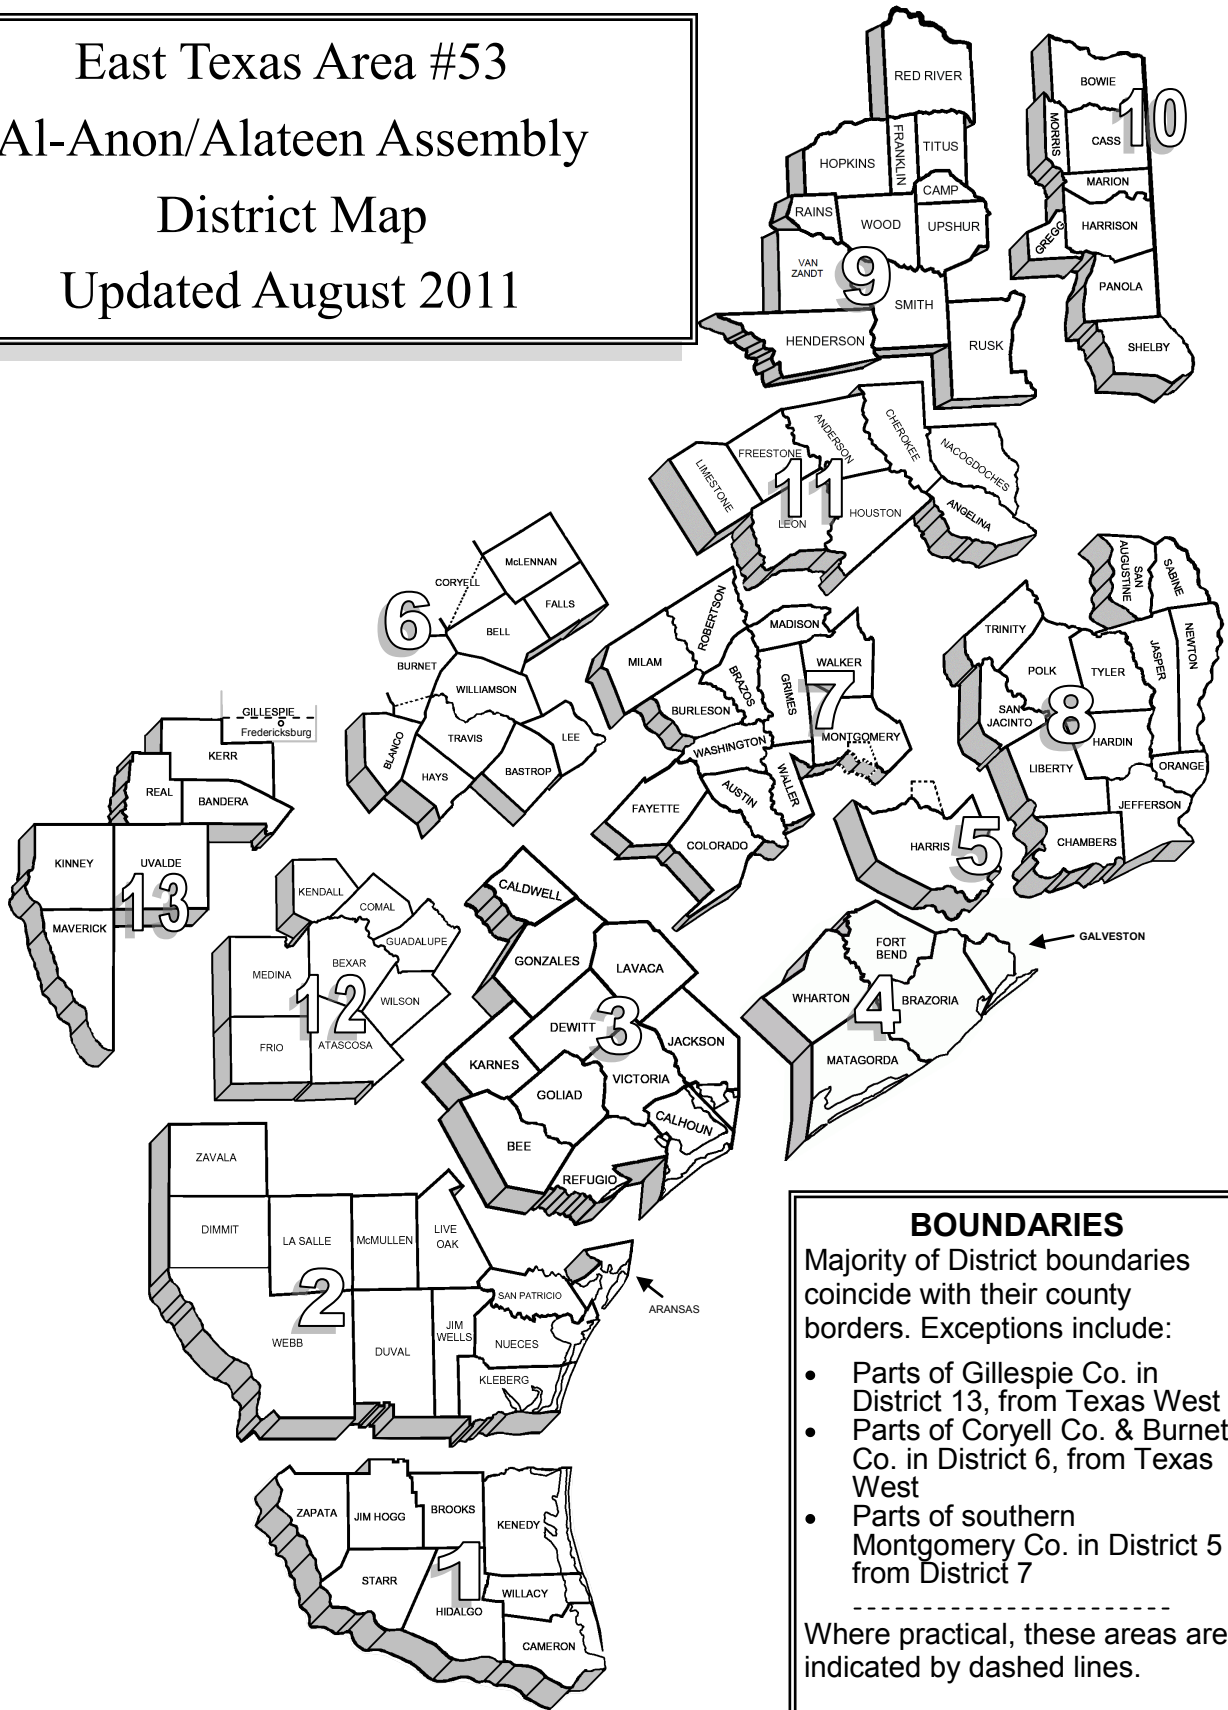

East Texas Area #53
 Al-Anon/Alateen Assembly
 District Map
 Updated August 2011

BOUNDARIES
 Majority of District boundaries coincide with their county borders. Exceptions include:

- Parts of Gillespie Co. in District 13, from Texas West
- Parts of Coryell Co. & Burnet Co. in District 6, from Texas West
- Parts of southern Montgomery Co. in District 5 from District 7

 Where practical, these areas are indicated by dashed lines.