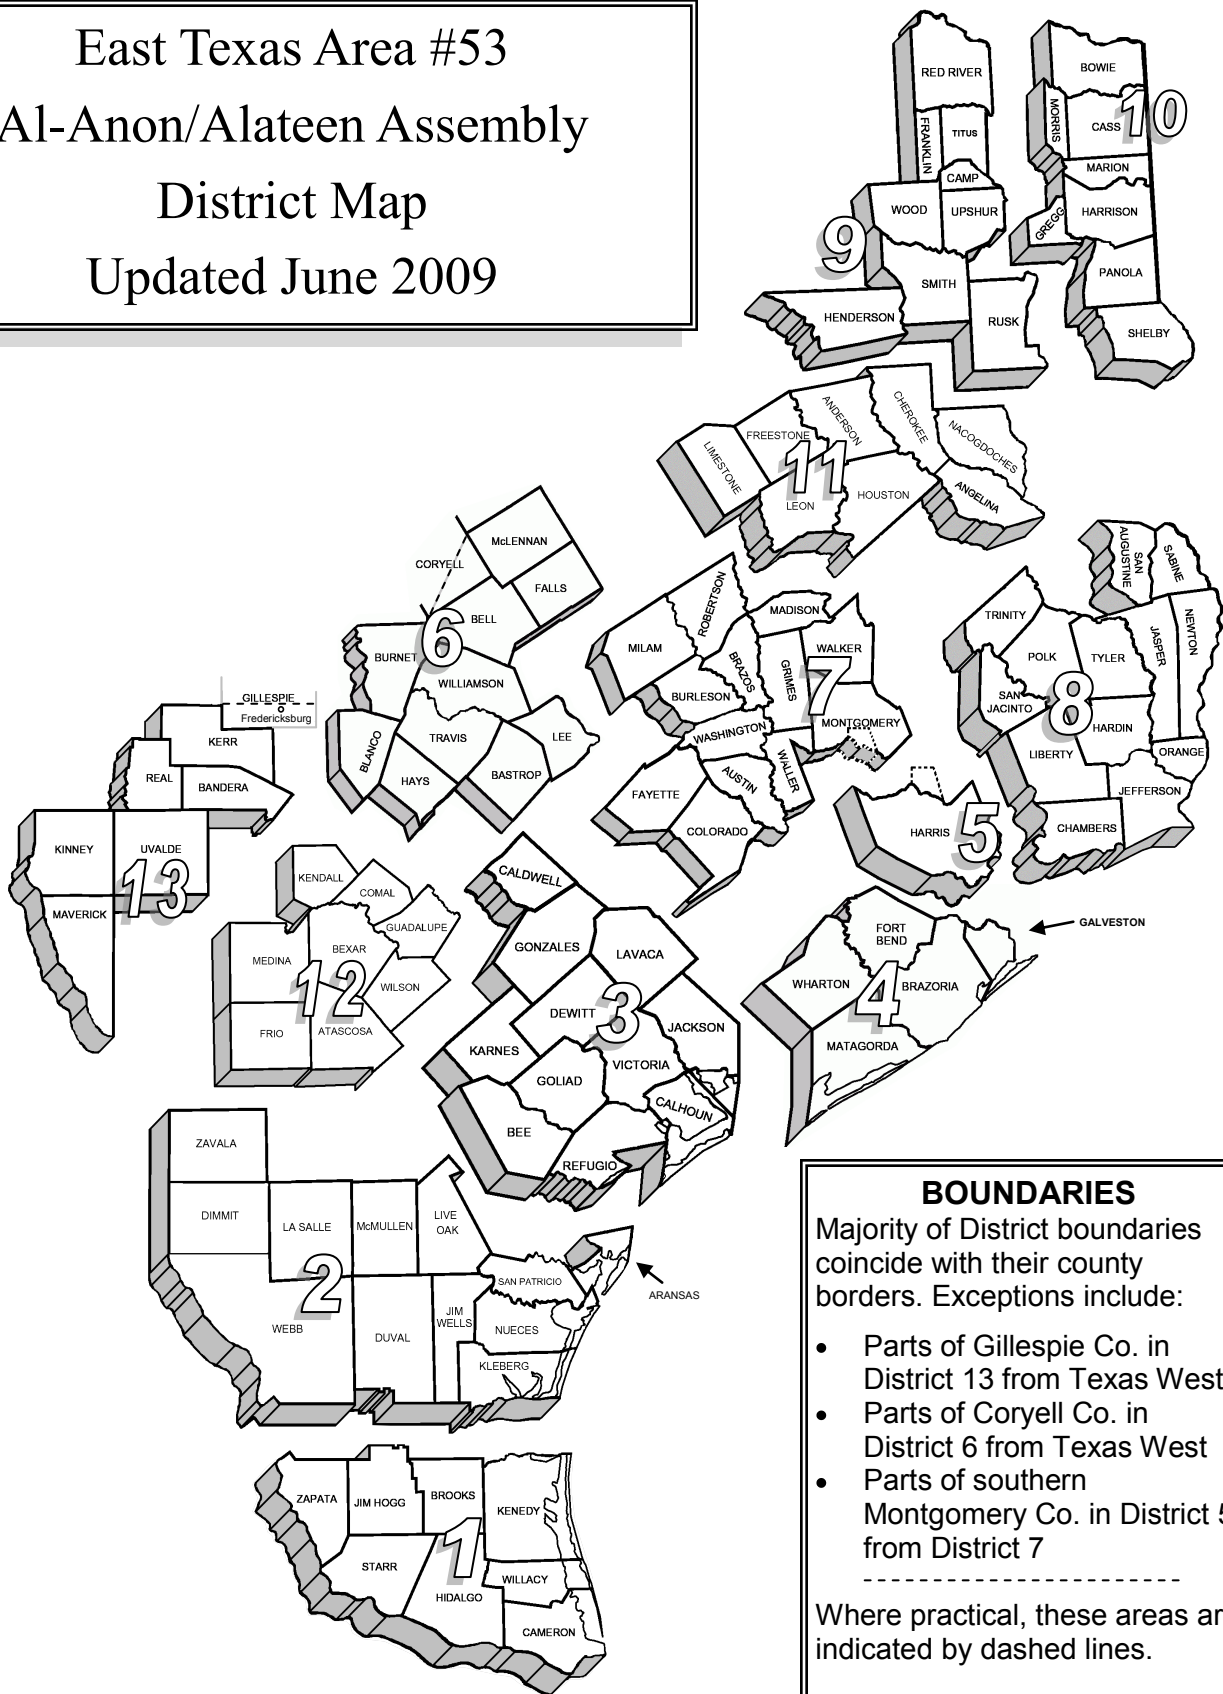

East Texas Area #53
Al-Anon/Alateen Assembly
District Map
Updated June 2009

BOUNDARIES

Majority of District boundaries coincide with their county borders. Exceptions include:

- Parts of Gillespie Co. in District 13 from Texas West
- Parts of Coryell Co. in District 6 from Texas West
- Parts of southern Montgomery Co. in District 5 from District 7

Where practical, these areas are indicated by dashed lines.